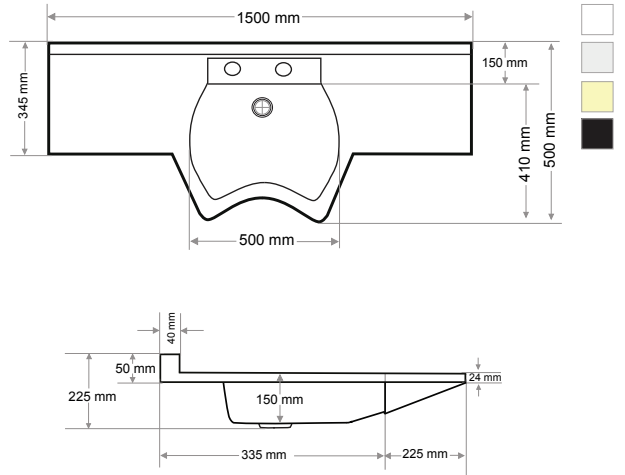

14

Gider Çapı / Outlet Radius (r/mm)

45

> K-150

ENGELLİ LAVABOSU  
WASH BASIN FOR THE DISABLED

Ölçüler/Dimensions  
800x560/100x560/1200x560/1500x560 mm

Ağırlık / Weight (Kg)

19