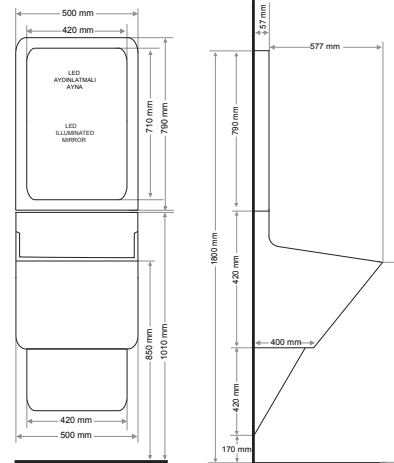

> LEA-001

DUVAR TİPİ LAVABO SETİ
WALL MOUNT BASIN SET

Ağırlık / Weight (Kg)

42

Gider Çapı / Outlet Radius (r/mm)

45