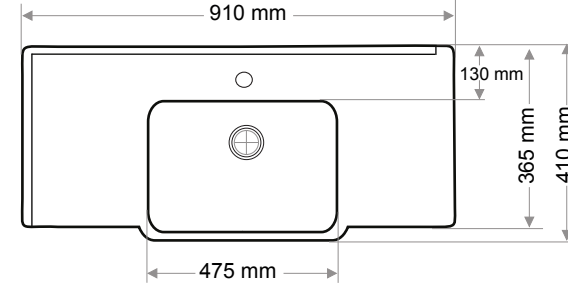

Ağırlık / Weight (Kg)

15

Gider Çapı / Outlet Radius (r/mm)

45

> E-092

ETAJERLİ LAVABO (SOL)
SINGLE BOWL TOP BASIN (LEFT)