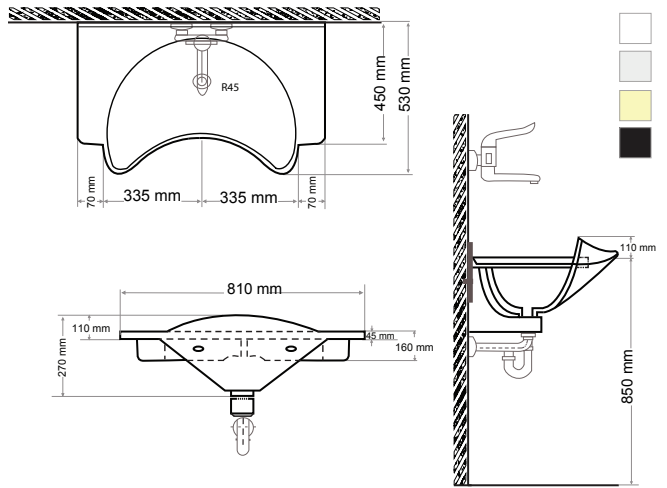

> LEA-003

DUVAR TİPİ LAVABO SETİ  
WALL MOUNT BASIN SET

Ağırlık / Weight (Kg)

70

Gider Çapı / Outlet Radius (r/mm)

45

> MD-005

CERRAHİ EL YIKAMA LAVABOSU  
SURGICAL HAND WASHING SINK (SCRUB)