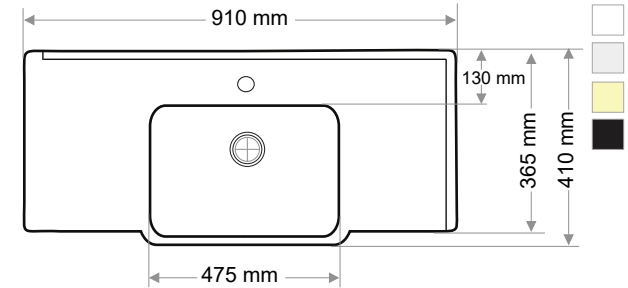

> E-092

ETAJERLİ LAVABO (SOL)
SINGLE BOWL TOP BASIN (LEFT)

Ağırlık / Weight (Kg)

18

Gider Çapı / Outlet Radius (r/mm)

45

> E-093

ETAJERLİ LAVABO (SAĞ)
SINGLE BOWL TOP BASIN (RIGHT)