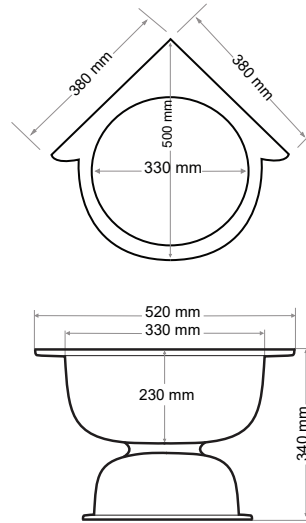

> MD-005

CERRAHİ EL YIKAMA LAVABOSU
SURGICAL HAND WASHING SINK (SCRUB)

Ağırlık / Weight (Kg)

14

Gider Çapı / Outlet Radius (r/mm)

45

> KR-100

BANYO KURNASI
BATH BUCKET

Ağırlık / Weight (Kg)

9,8

Gider Çapı / Outlet Radius (r/mm)

45

> K-150

ENGELLİ LAVABOSU
WASH BASIN FOR THE DISABLED

Ölçüler/Dimensions
800x560/100x560/1200x560/1500x560 mm

Ağırlık / Weight (Kg)