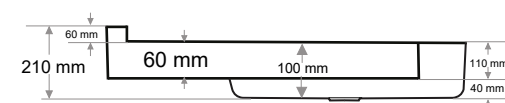

> E-092

ETAJERLİ LAVABO (SOL)
SINGLE BOWL TOP BASIN (LEFT)

Ağırlık / Weight (Kg)

18

Gider Çapı / Outlet Radius (r/mm)

45

> E-093

ETAJERLİ LAVABO (SAĞ)
SINGLE BOWL TOP BASIN (RIGHT)